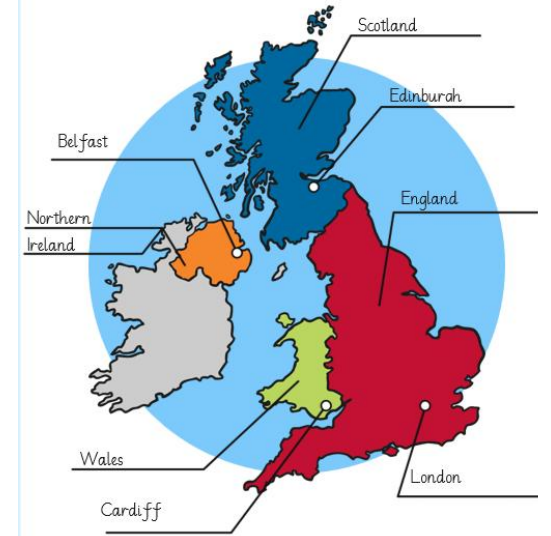

### Geography

- Maps are designed to help us find our way around places.
- north, east, south and west
- Directional language: turn left, turn right, go straight ahead
- Language to describe features on a map: close, closer, closest, far, further and furthest

Map of Enclosures at Colchester Zoo

This is a **plan perspective map**. A plan perspective map is a simple drawing or diagram of an aerial photograph that helps us understand where things are located.

This is an example of a plan perspective map of our school.

These are our compass directions.

**Capital Cities  
of the United Kingdom**

These are the capital cities of the United Kingdom. These include London, Belfast, Cardiff and Edinburgh.