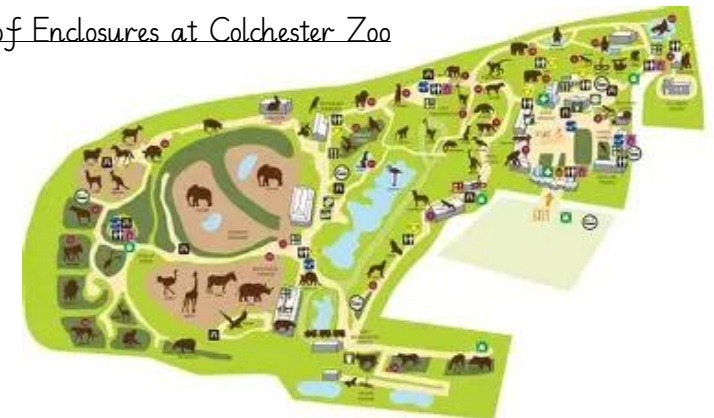

Map of Enclosures at Colchester Zoo

This is a **plan perspective map**. A plan perspective map is a simple drawing or diagram of an aerial photograph that helps us understand where things are located.

This is an example of a plan perspective map of our school.