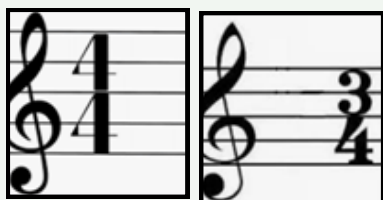

Listening & Appreciating - Country Music

Key Information

The length of each note can be shown by how long the colored bar is. The longer the bar, the longer the note lasts. This is also dictated on sheet music by the type of note used.

The pitch (how high or low the sound is) stays the same for most notes, but one note is higher than the others. This means that note sounds a little bit higher when played.

Time signatures show how many beats are in each bar and what type of note gets one beat. The most common time signatures are 4/4, 3/4, and 2/4. The top number tells how many beats are in each bar and the bottom number tells what type of note gets one beat. For example, in 4/4, the "4" means a quarter note gets 1 beat.

Semibreve		4 beats
Minim		2 beats
Crotchet		1 beat
Quaver		1/2 beat

Acoustic guitars are often the backbone of country music, providing rhythm and melody.
Banjos can be found in traditional bluegrass, country music and have a distinctive twangy sound.
Pedal steel guitars produce the smooth, sliding sounds that's a signature of country music ballads.
Bass guitars provide the deep, steady rhythm.
Harmonicas are used in many country songs, especially those with a folk or blues influence.
Drums keep the beat, though they tend to be more subtle in traditional country music.

tempo	The tempo is the speed at which a piece of music is played.
timbre	Timbre is the distinct quality of a piece of music that can be described with words such as light, flat, smooth, smoky, rough or breathy.
texture	The layers of instruments within a piece of music demonstrate texture. A thick texture has many layers, whereas a thin texture would contain fewer.
interlude	An interlude is the instrumental passage that comes between sections of lyrics.
dynamics	Dynamics describe how loudly or quietly a piece of music should be played.
melody	A melody is the sequence of single notes that make a musical tune.
harmony	A harmony is the combination of musical notes to make a musical tune.