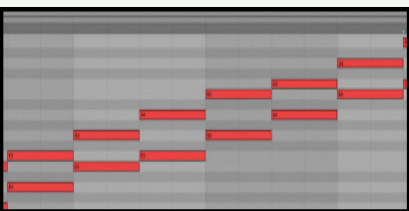

Listening & Appreciating - Country Music

Key Information

The length of each note can be shown by how long the colored bar is. The longer the bar, the longer the note lasts. This is also dictated on sheet music by the type of note used.

The pitch (how high or low the sound is) stays the same for most notes, but one note is higher than the others. This means that note sounds a little bit higher when played.

Time signatures show how many beats are in each bar and what type of note gets one beat. The most common time signatures are 4/4, 3/4, and 2/4. The top number tells how many beats are in each bar and the bottom number tells what type of note gets one beat. For example, in 4/4, the "4" means a quarter note gets 1 beat.

Semibreve		4 beats
Minim		2 beats
Crotchet		1 beat
Quaver		1/2 beat

Acoustic guitars are often the backbone of country music, providing rhythm and melody.
Banjos can be found in traditional bluegrass, country music and have a distinctive twangy sound.
Pedal steel guitars produce the smooth, sliding sounds that's a signature of country music ballads.
Bass guitars provide the deep, steady rhythm.
Harmonicas are used in many country songs, especially those with a folk or blues influence.
Drums keep the beat, though they tend to be more subtle in traditional country music.

tempo	The tempo is the speed at which a piece of music is played.
timbre	Timbre is the distinct quality of a piece of music that can be described with words such as light, flat, smooth, smoky, rough or breathy.
texture	The layers of instruments within a piece of music demonstrate texture. A thick texture has many layers, whereas a thin texture would contain fewer.
interlude	An interlude is the instrumental passage that comes between sections of lyrics.
dynamics	Dynamics describe how loudly or quietly a piece of music should be played.
melody	A melody is the sequence of single notes that make a musical tune.
harmony	A harmony is the combination of musical notes to make a musical tune.